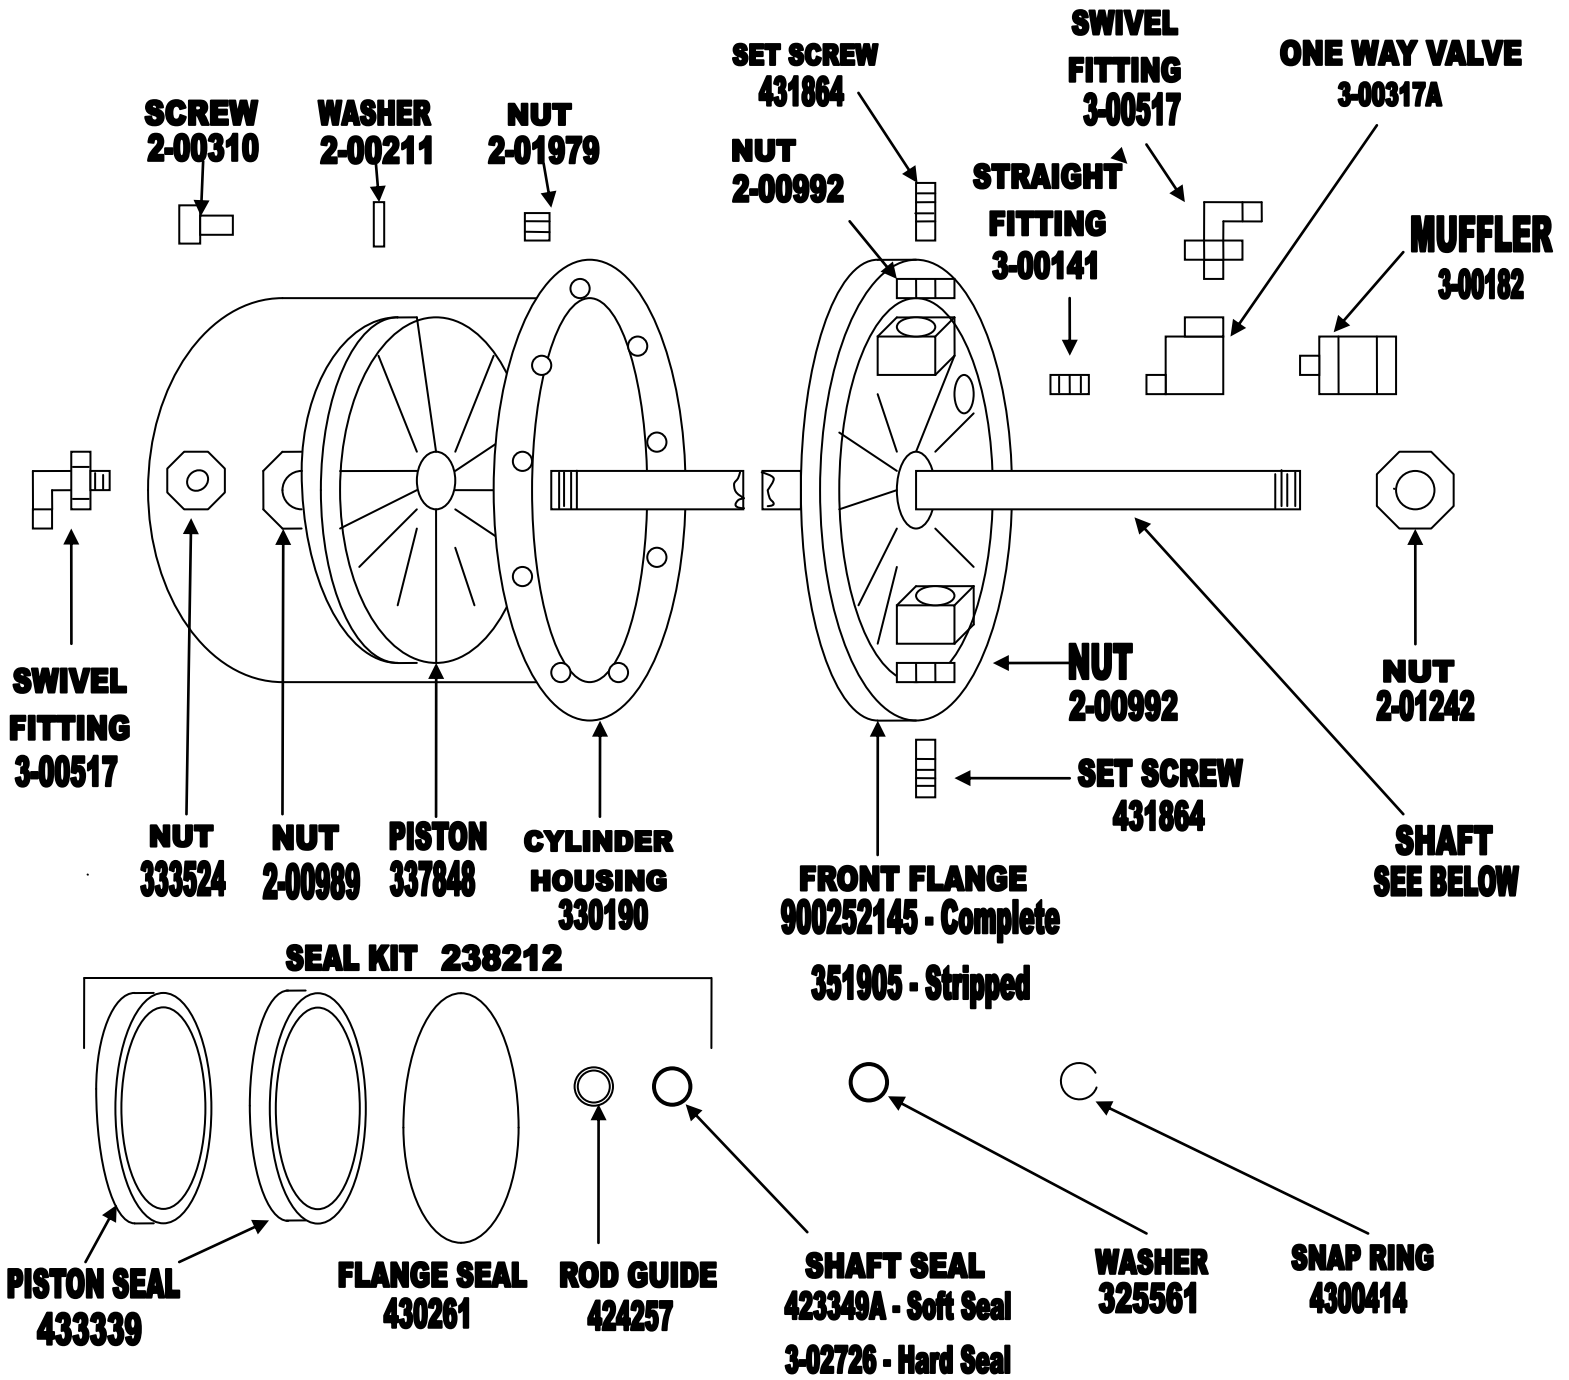

RIM CLAMP CHANGER BEAD BREAKER CYL. BREAKDOWN

CYL - 5-100484	SHAFT - 4-101628 →	9824/2024/MTS-40	515mm/20.25" Length
CYL - 5-100483	SHAFT - 4-101627 →	9220/MTS24	475mm/18.70" Length
CYL - 239042B	SHAFT - 339044 →	9419/9820/2019/2024	490mm/19.3" Length
CYL - 243505B	SHAFT - 343332 →	9220/2010/MTS-2010	450mm/17.75" Length
CYL - 231706H	SHAFT - 332700B →	9212	410mm/16.25" Length
CYL - 239183	SHAFT - 900339186 →	JOLLY	415mm/16.35" Length
CYL - 223914	SHAFT - 323908 →	A2000	373mm/14.68" Length